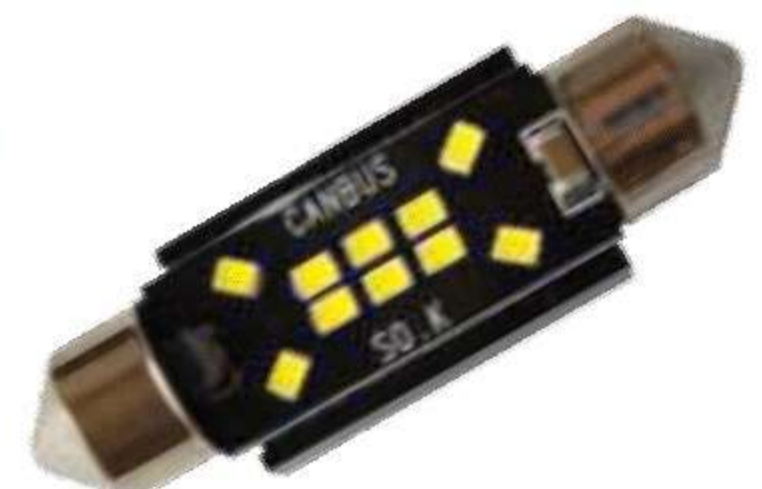

FOCO78/36

Foco Interior 36mm 30 Led Blanco

FOCO78/31

Foco Interior 31mm 21 Led Blanco.

FOL397-SAI

Foco de Led interior Tipo Fusible 39mm 6 Led con Chip Canbus 12/24v Blanco.

FOL367-SAI

Foco de Led interior Tipo Fusible 36mm 6 Led con Chip Canbus 12/24v Blanco